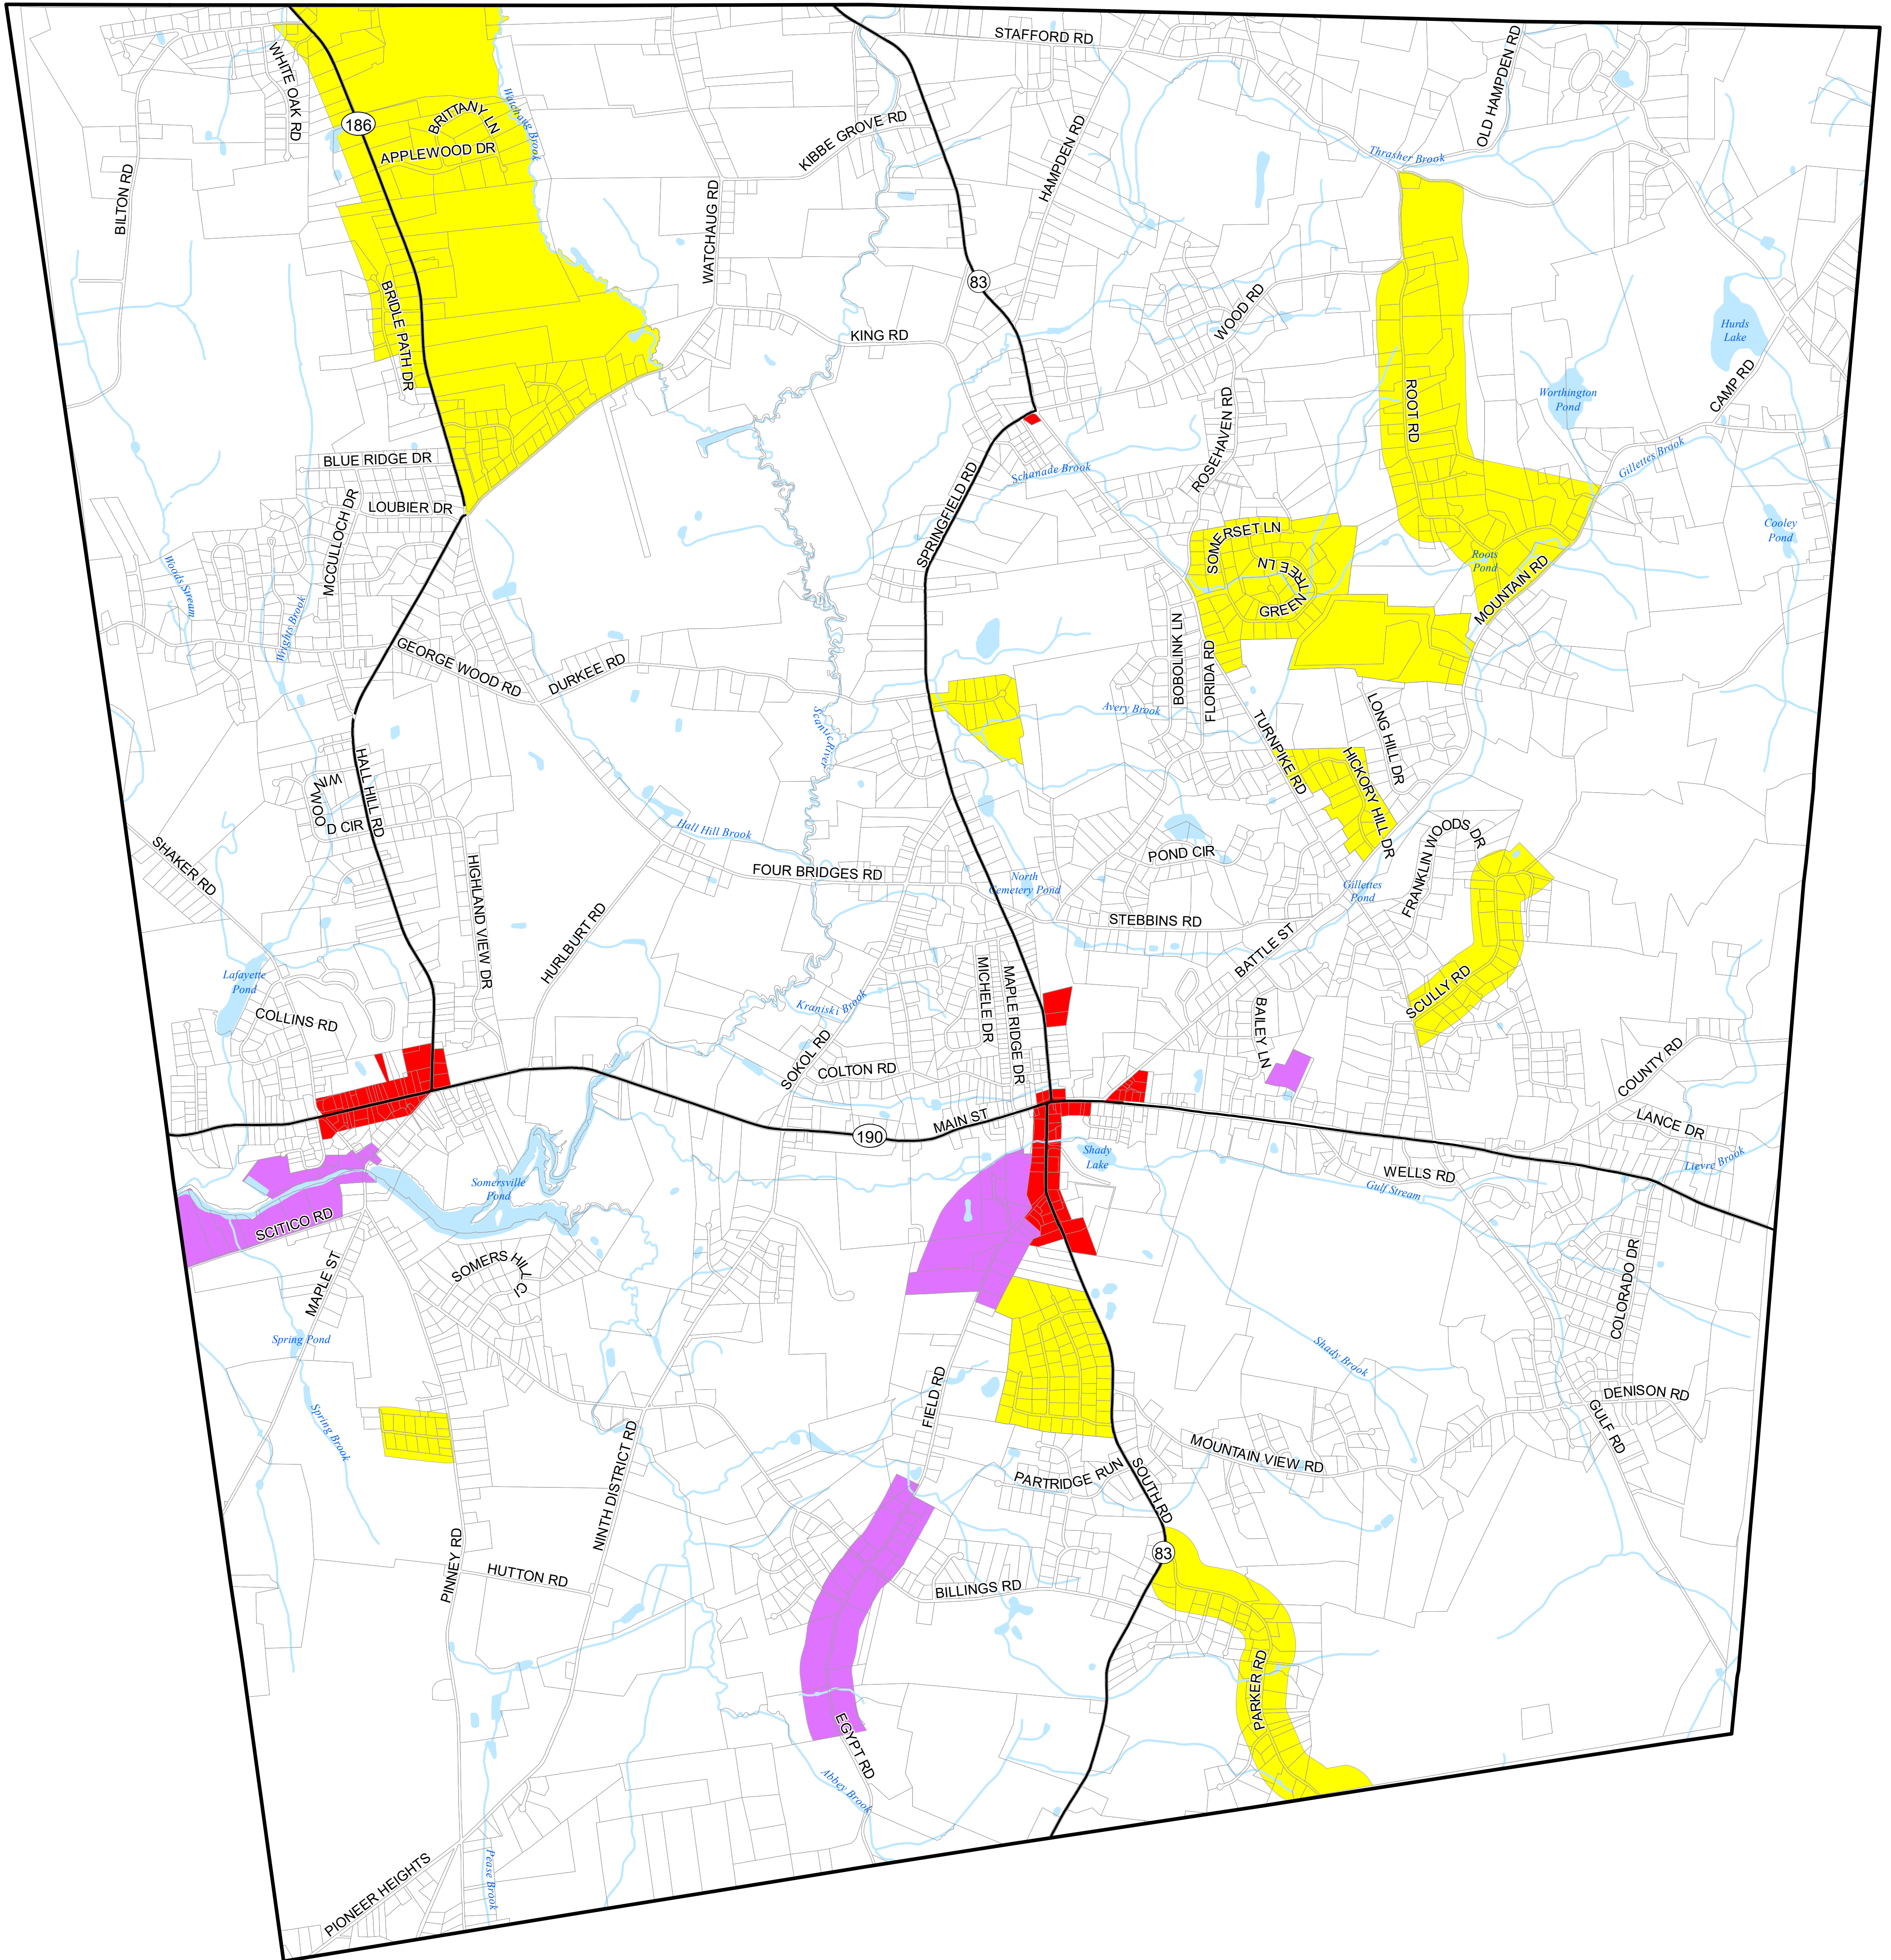

Existing Zoning Map

Town of Somers

Residential

- Residential A
- Residential A-1

Business / Industrial

- Business Zone (B)
- Industry Zone (I)