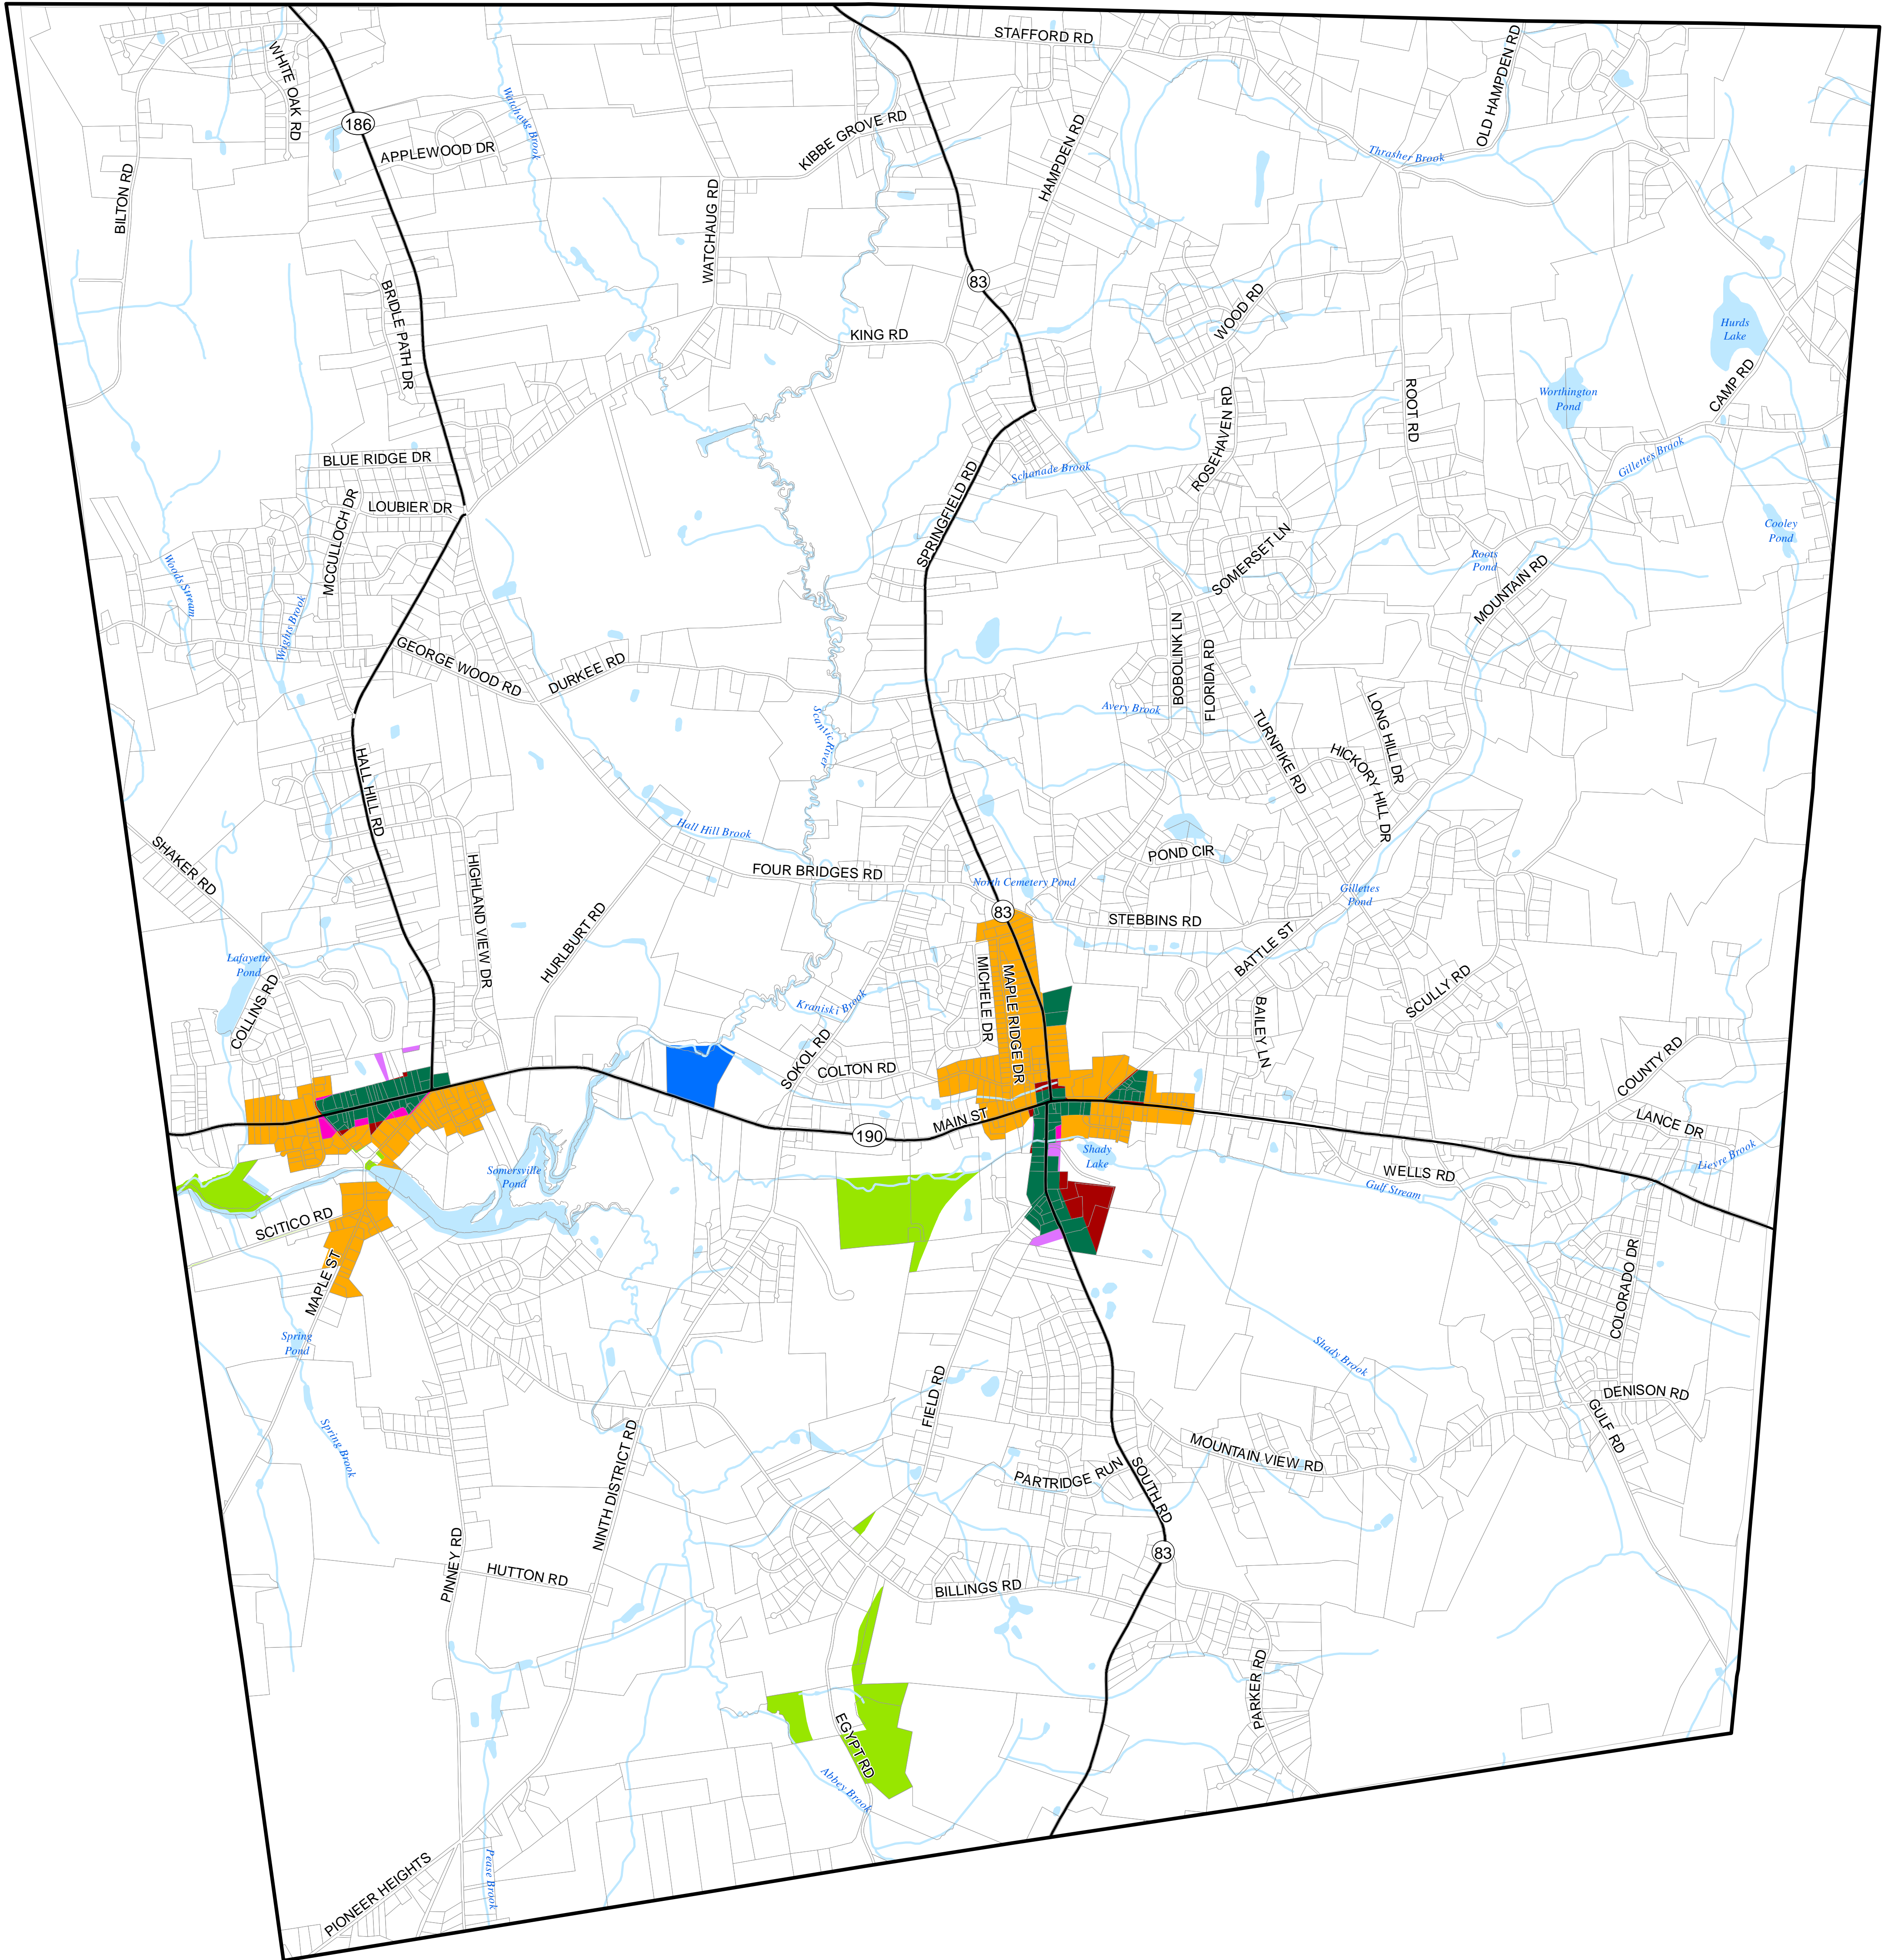

# Zoning Map Changes

## Town of Somers

### Legend

- Residential A-1 to Industrial
- Residential A-1 to Residential A-2
- Residential A-1 to Planned Amusement-Recreation
- Residential A-1 to Village Business
- Business to Residential A-1
- Business to Residential A-2
- Business to Village Business