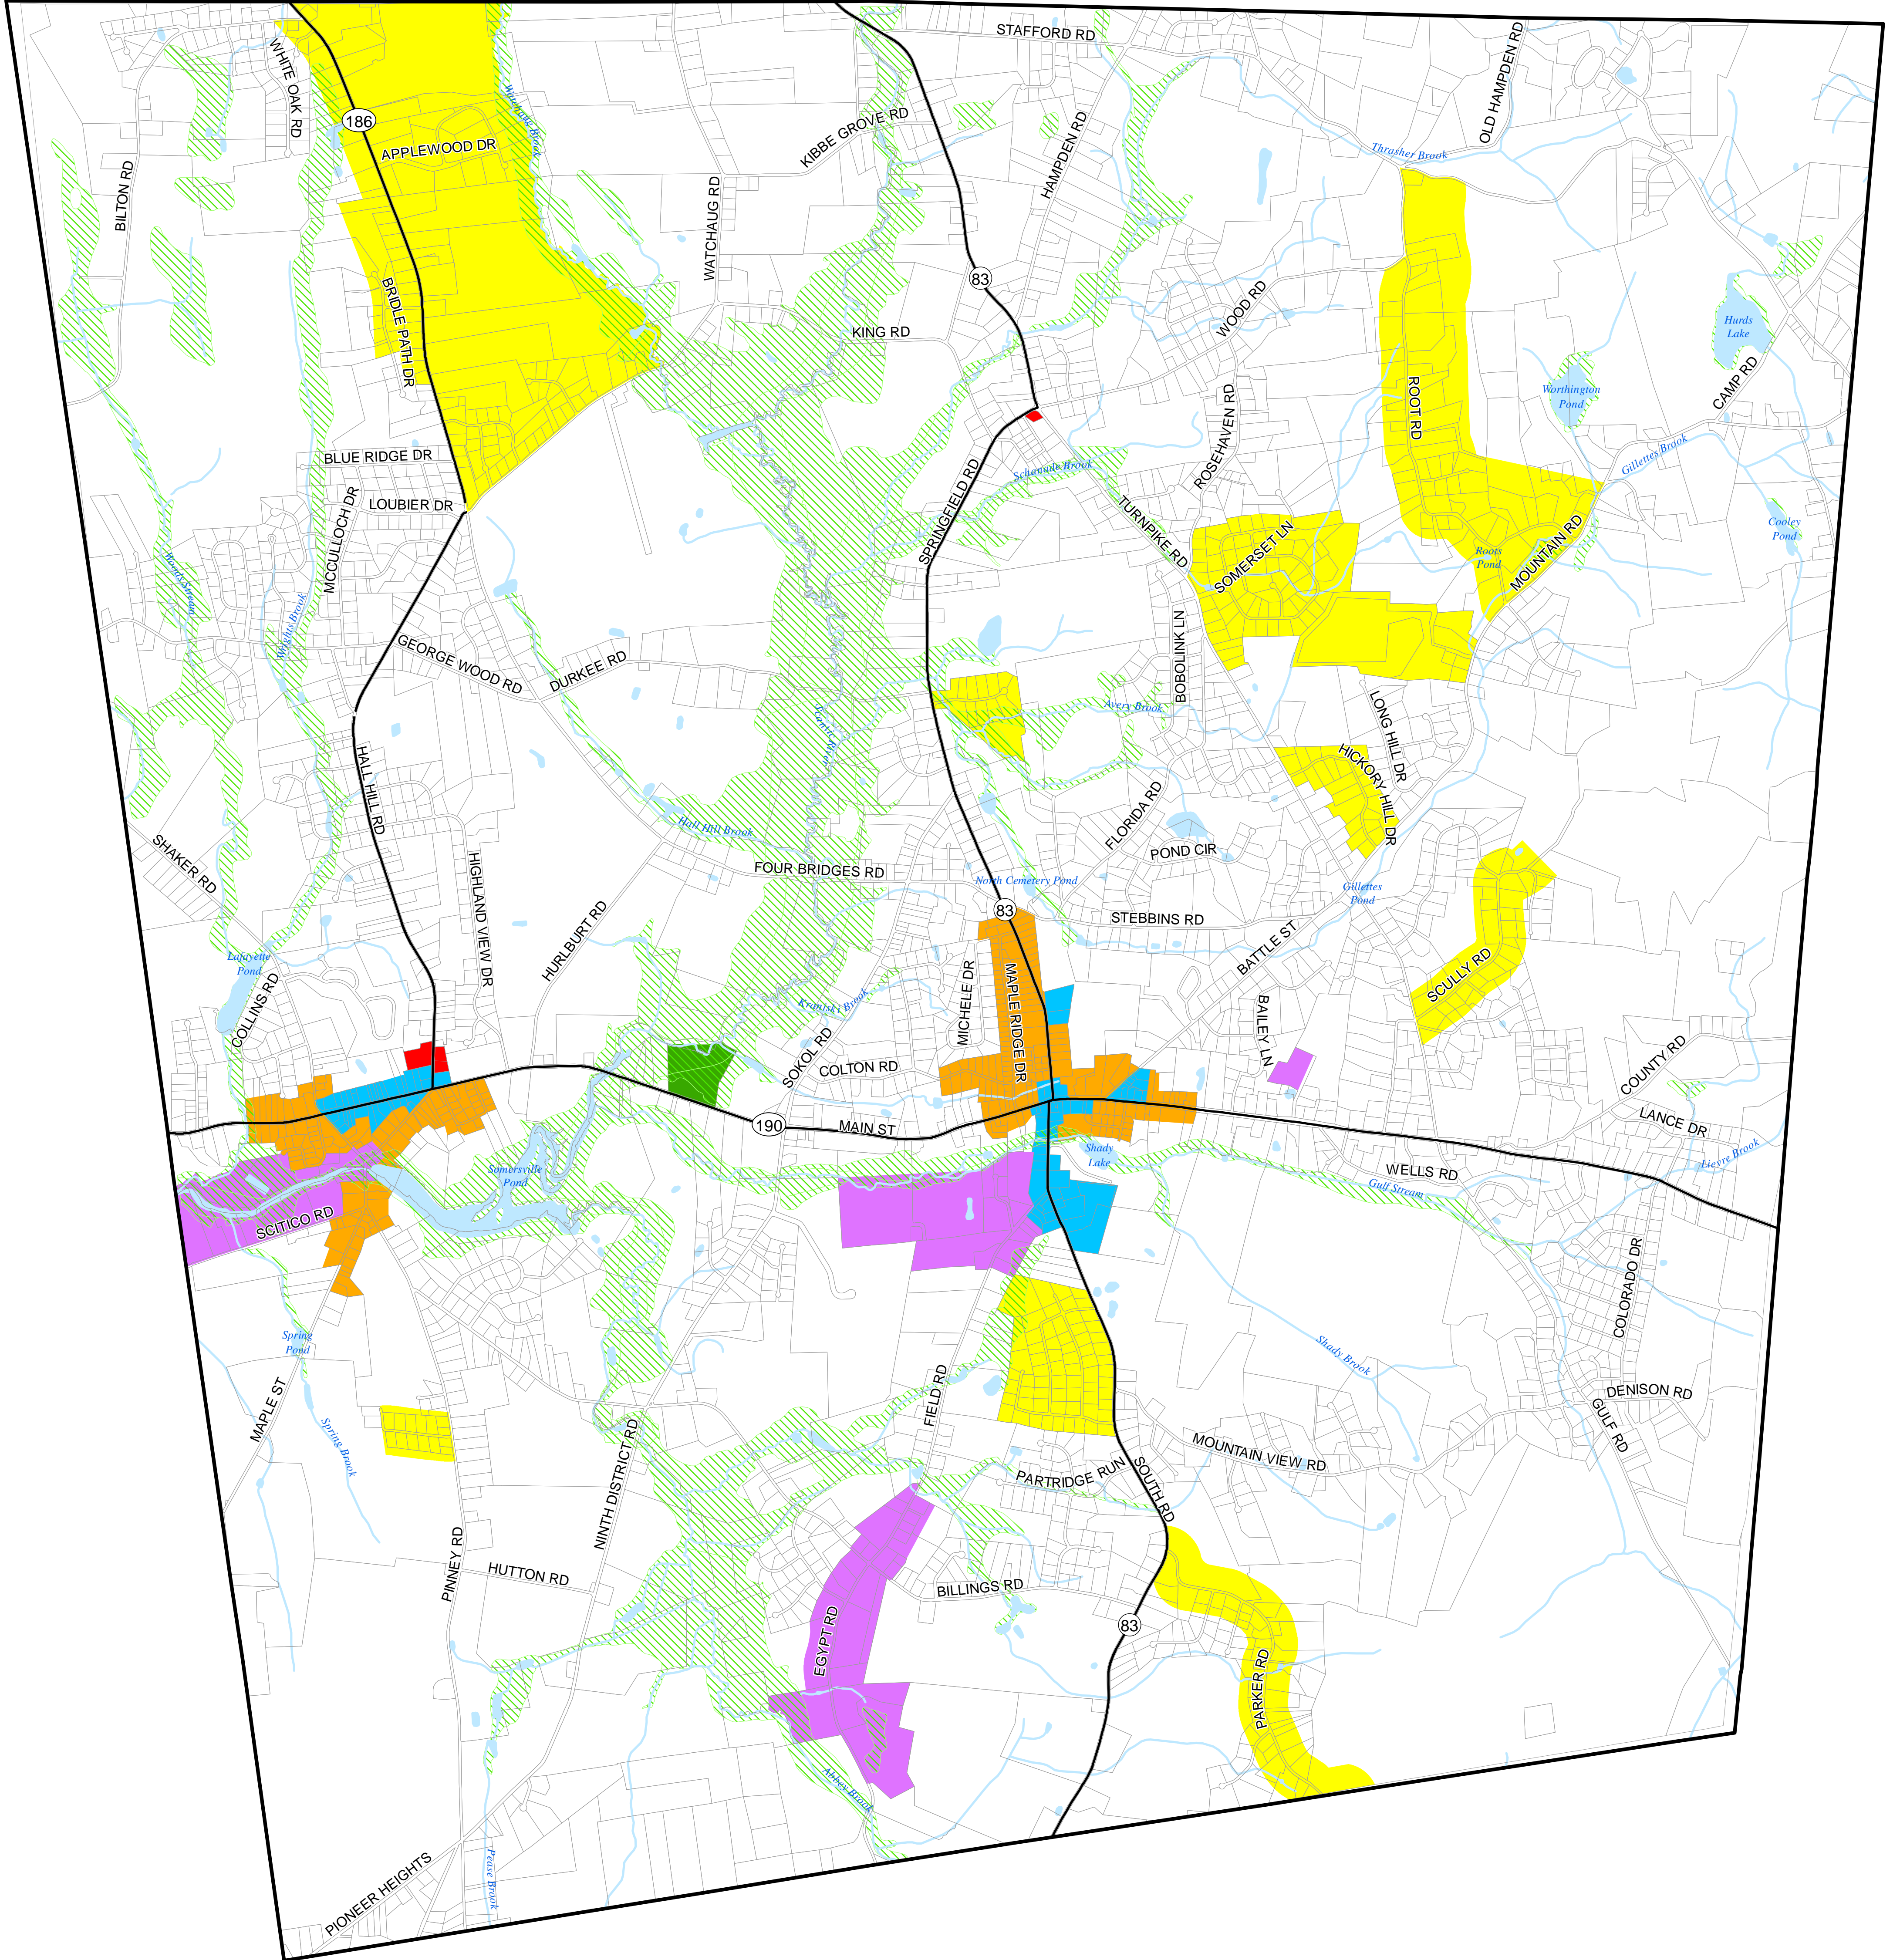

Possible Zoning Map

Town of Somers

Legend

Residential

- Residential A
- Residential A-1
- Residential A-2

Business / Industrial

- Village Business (VB)
- Business (B)
- Industrial (I)
- Planned Amusement-Recreation (PAR)

Flood Plain Overlay District