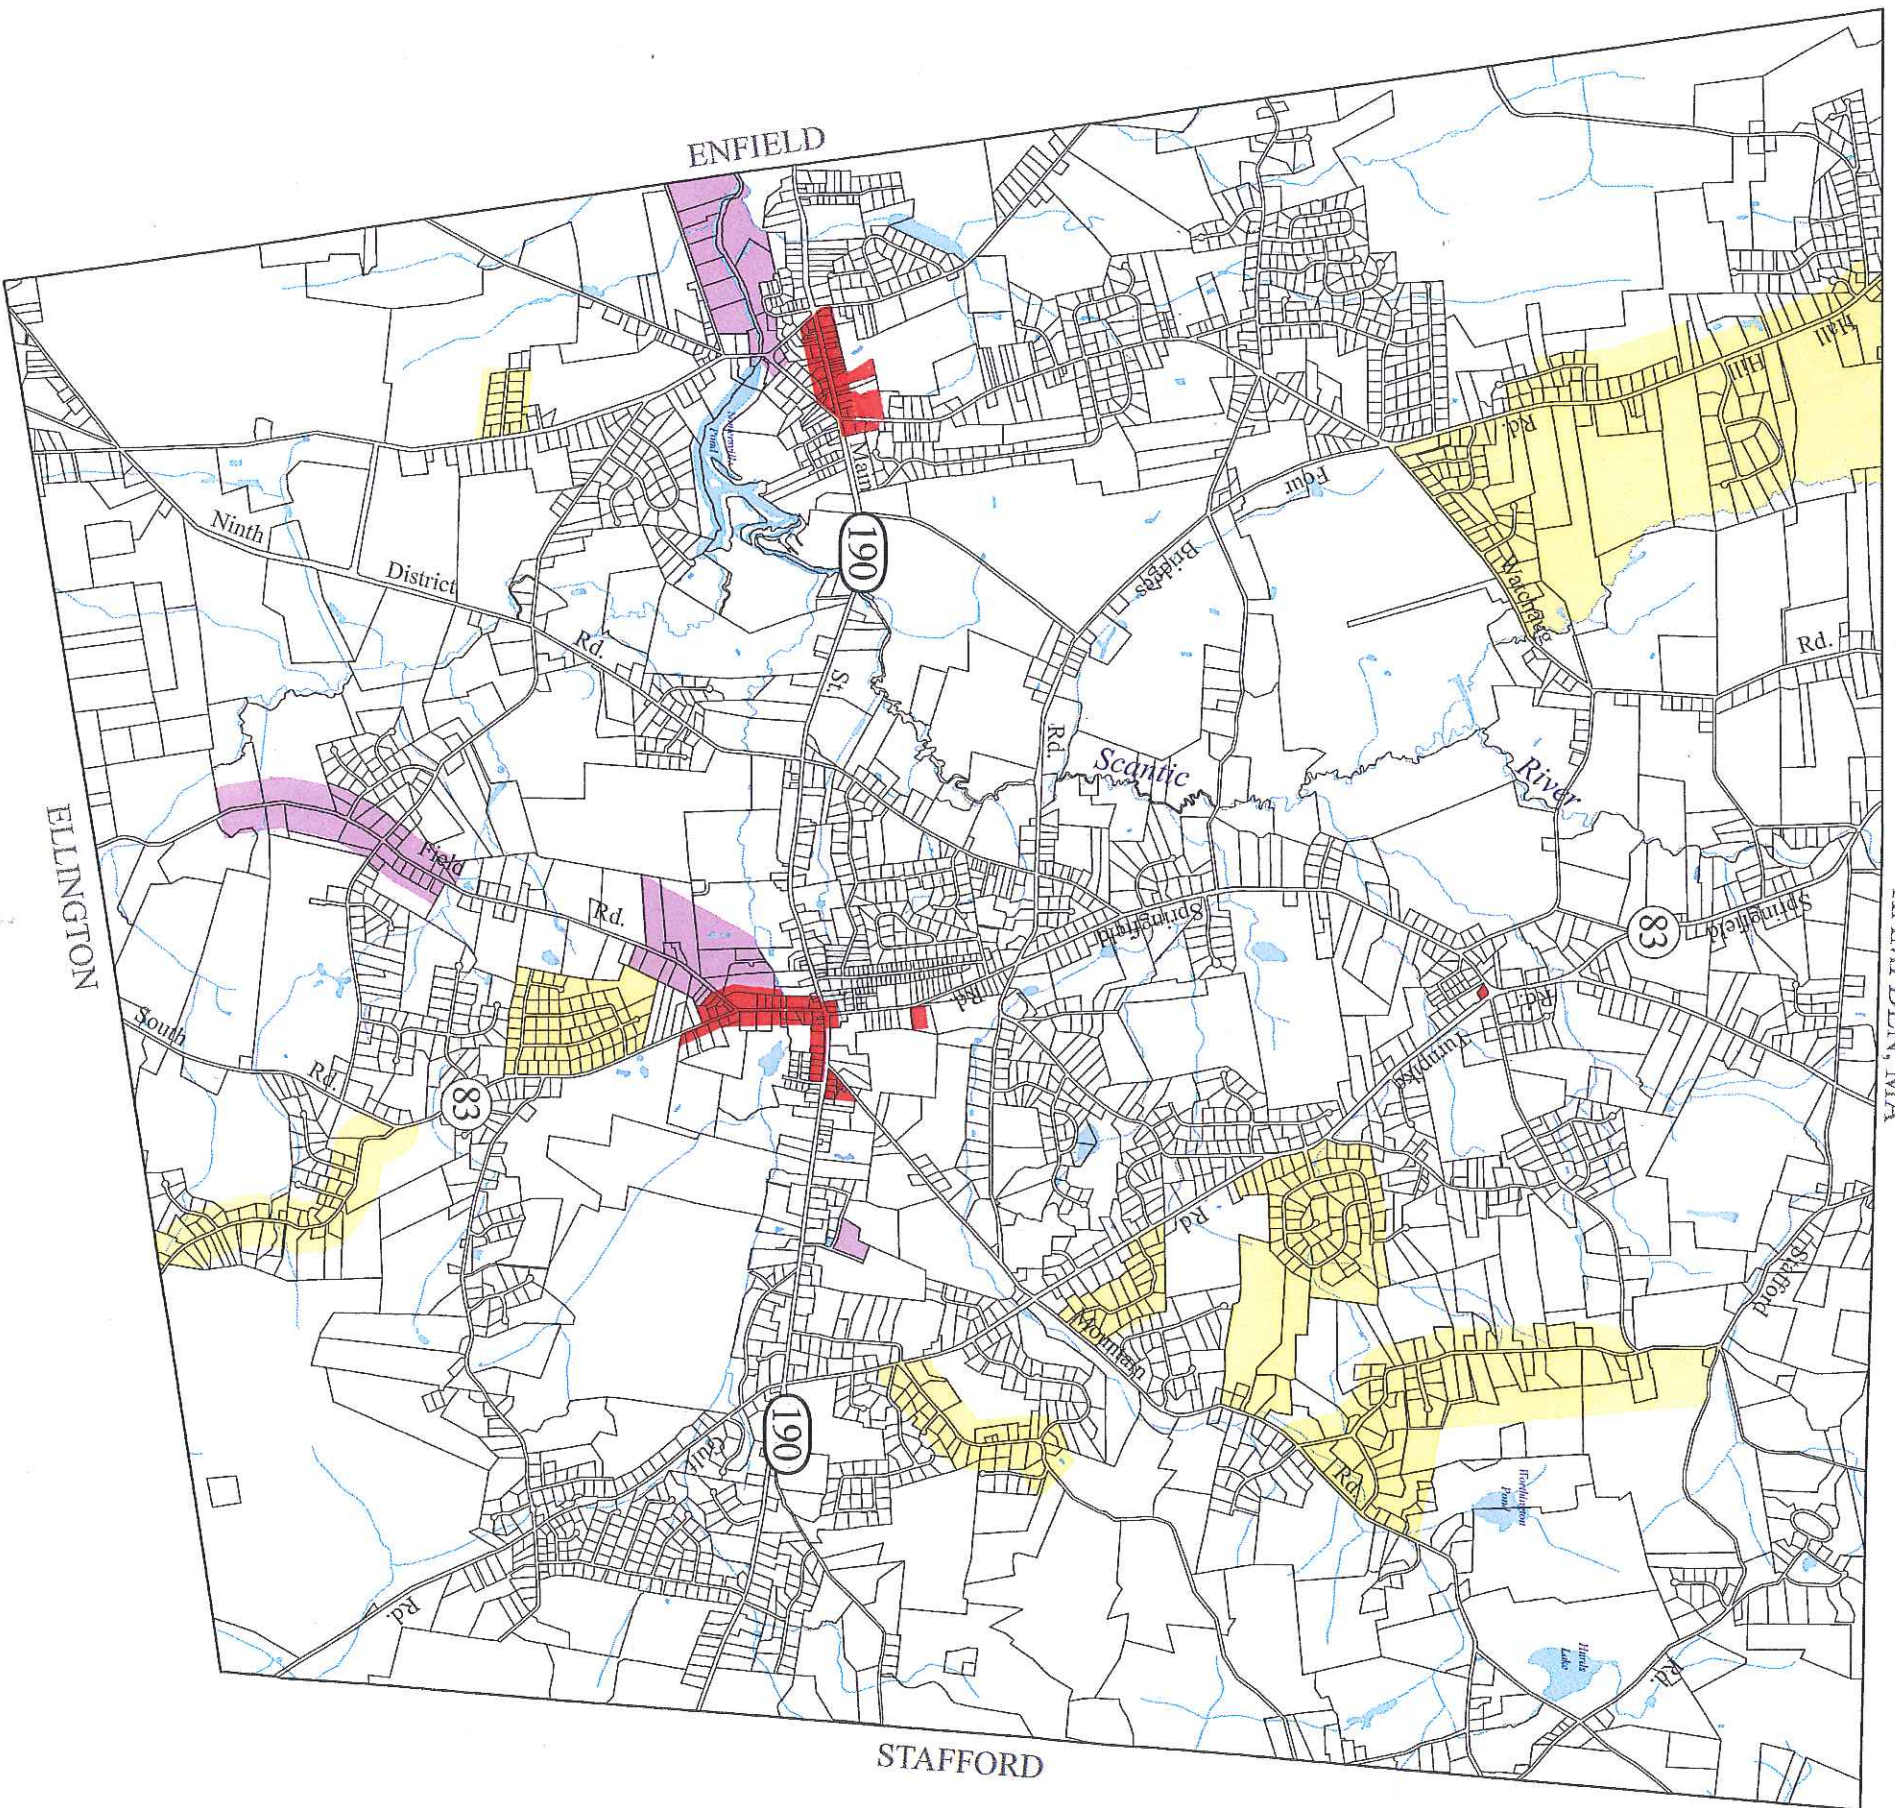

Zoning Map

Town of Somers, CT

Legend

	A-1		I
	A		B

This map is an enlargement of the map, "Current Zoning" from the Somers 2004 Plan of Conservation and Development. Property information current as of April 2003.