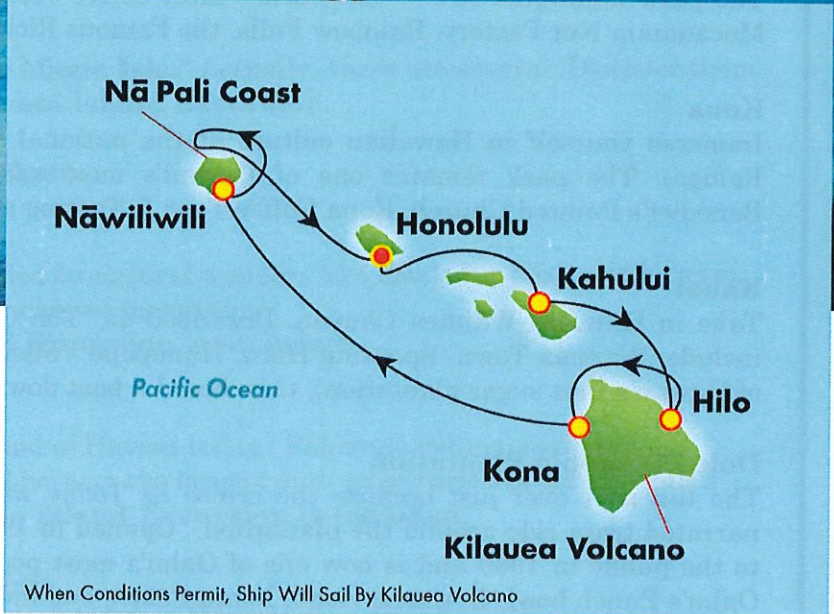

Staterooms

Per Person, Double Occupancy

Inside Stateroom:	$4,659
Balcony Stateroom:	$4,935
Balcony Stateroom:	$5,149
Oceanview Stateroom:	$4,809

For Information & Reservations
Somers Senior Center
860-763-4379