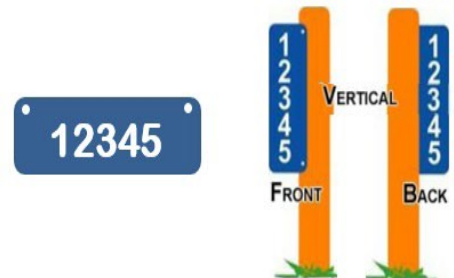

Features of the Reflective Address Markers:

- ✓ Highly Visible Day or Night
- ✓ Reflective Material on Both Sides
- ✓ Fade Resistant
- ✓ Pre-drilled Holes for Easy Installation

Installation by a CERT member is available for a \$5.00 donation. Orders placed by the 15th of the month will have an installation date on the fourth Saturday of the same month. Should no installation be required, the Reflective Address Marker will be available for pick-up at the Somers Town Clerk's Office the last Thursday of the month.

Installation Options:

Figure 1

Figure 2

Figure 3